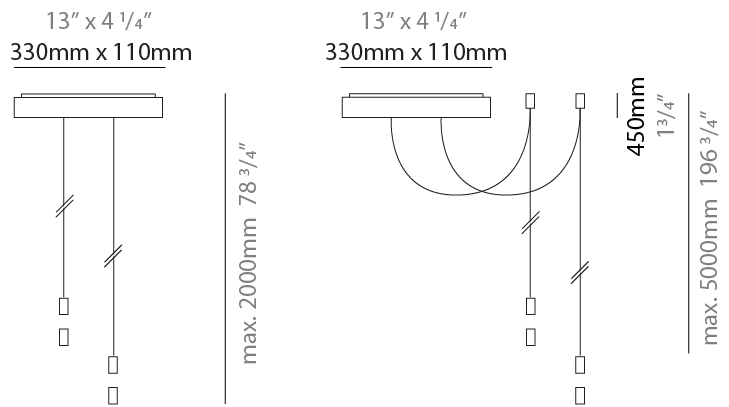

PROJECT
TYPE
SPECIFIER
QUANTITY
DATE

ACQUA

D39004- : D39004-WHI

base number

1. To build a product code in our configurator select the specify button on the base model # product page
2. To build a manual product code on this datasheet choose from the options listed below in blue font and add the suffix to the base model #

GENERAL

Series: Acqua
Subseries: Acqua
Partner: Cini & Nils
Division: Design
Product Type: Clusters
Mounting Location: Ceiling

PHYSICAL

Shape: Oblong
Length (mm): 330
Length (in): 13
Width (mm): 110
Width (in): 4 5/16
Height (mm): 45
Height (in): 1 3/4
Fixture Material: Aluminum

ELECTRICAL

Lamp Type: LED
Dimming: Non-Dimming / Phase Dimming (120Vac only) / 0-10V Dimming
Driver Included: Yes
Driver Location: Integrated
Driver Type: Constant Voltage - 120 / 277Vac
Driver Class: Class 2
Input Voltage (V): 120 - 277
Output Voltage (V): 24

LED

OPTICAL

RATINGS AND CERTIFICATIONS

Certified By: Certified for North American Standards
IP rating: IP20